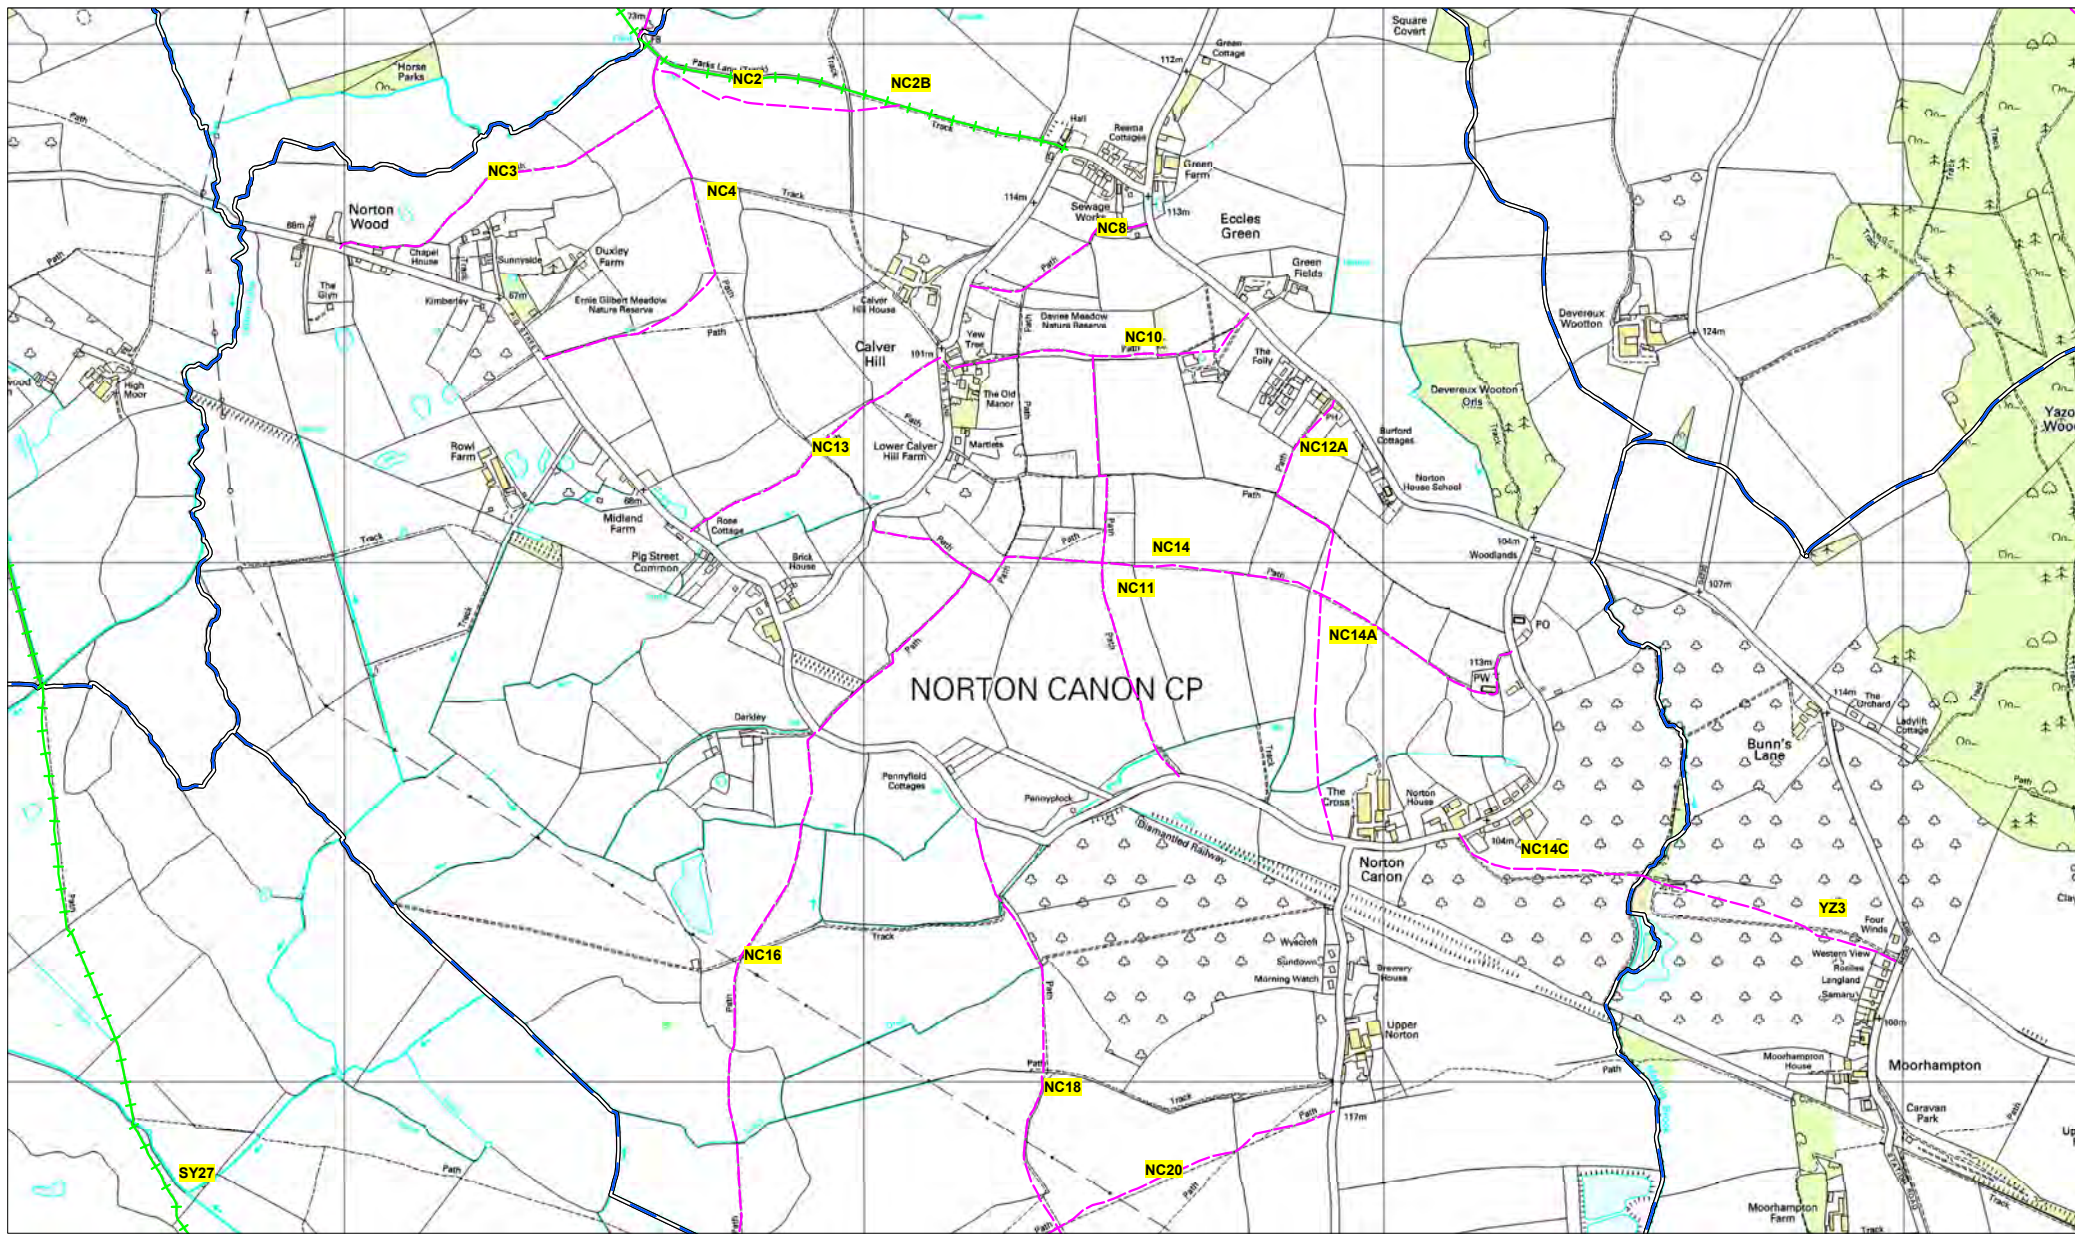

PARISH OF NORTON CANNON

NOT TO SCALE

Reproduced from Ordnance Survey mapping with the permission of the Controller of Her Majesty's Stationery Office. Crown Copyright. Unauthorised reproduction infringes Crown copyright and may lead to prosecution or civil proceedings. 100024168. 2004.

PUBLIC FOOTPATH	
PUBLIC BRIDLEWAY	
RESTRICTED BYWAY	
BYWAY OPEN TO ALL TRAFFIC	
PARISH BOUNDARY	

Herefordshire Council
Public Rights of Way
PO Box 41
Leominster
HR6 0ZA
Tel.: (01432) 260000
Fax.: (01432) 260579