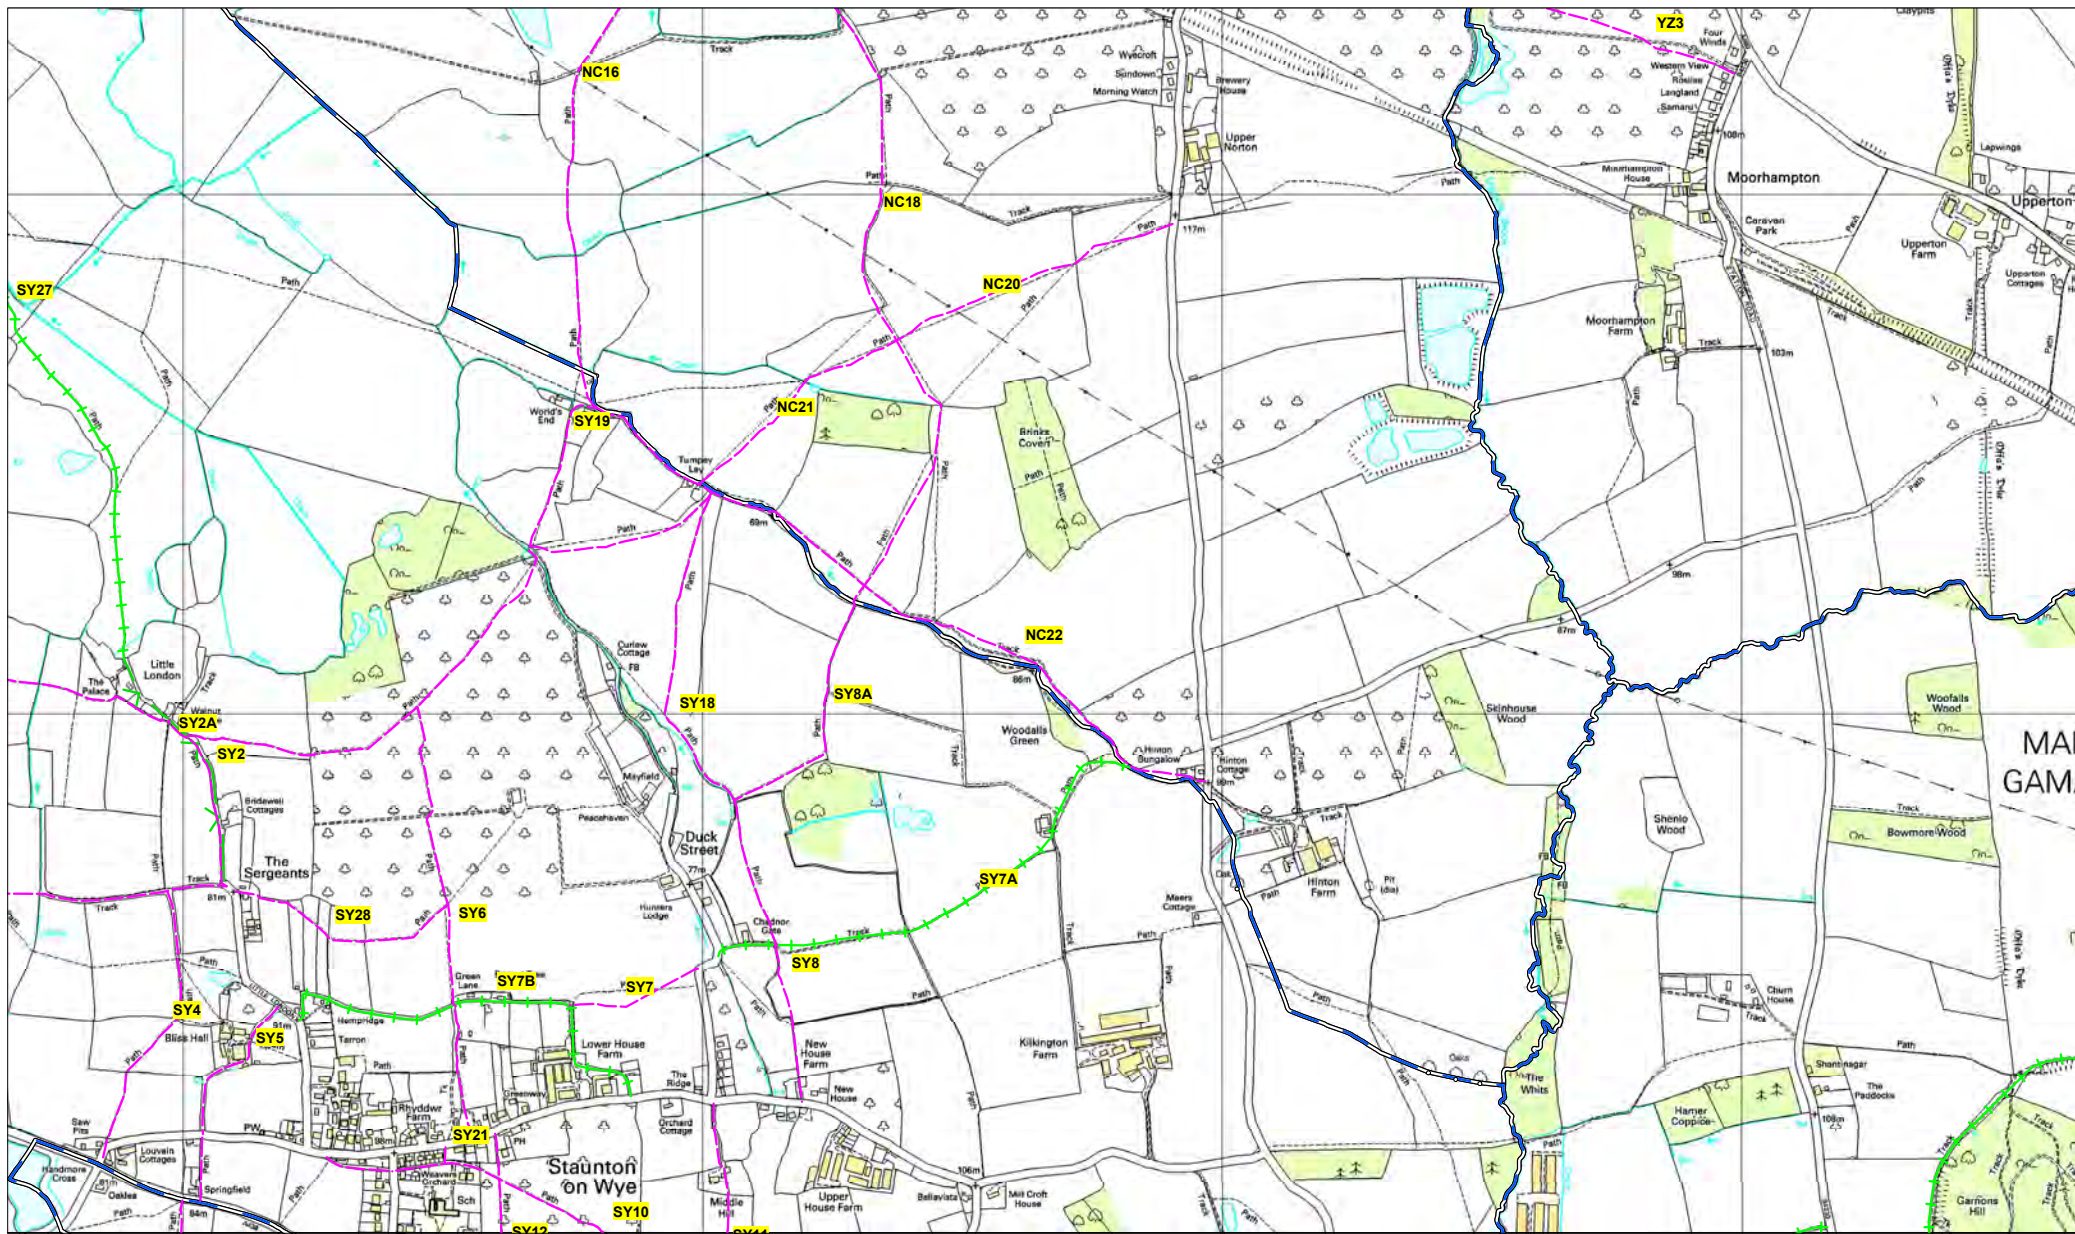

PARISH OF NORTON CANNON

NOT TO SCALE

PUBLIC FOOTPATH	
PUBLIC BRIDLEWAY	
RESTRICTED BYWAY	
BYWAY OPEN TO ALL TRAFFIC	
PARISH BOUNDARY	

Herefordshire Council
Public Rights of Way
PO Box 41
Leominster
HR6 0ZA
Tel.: (01432) 260000
Fax.: (01432) 260579